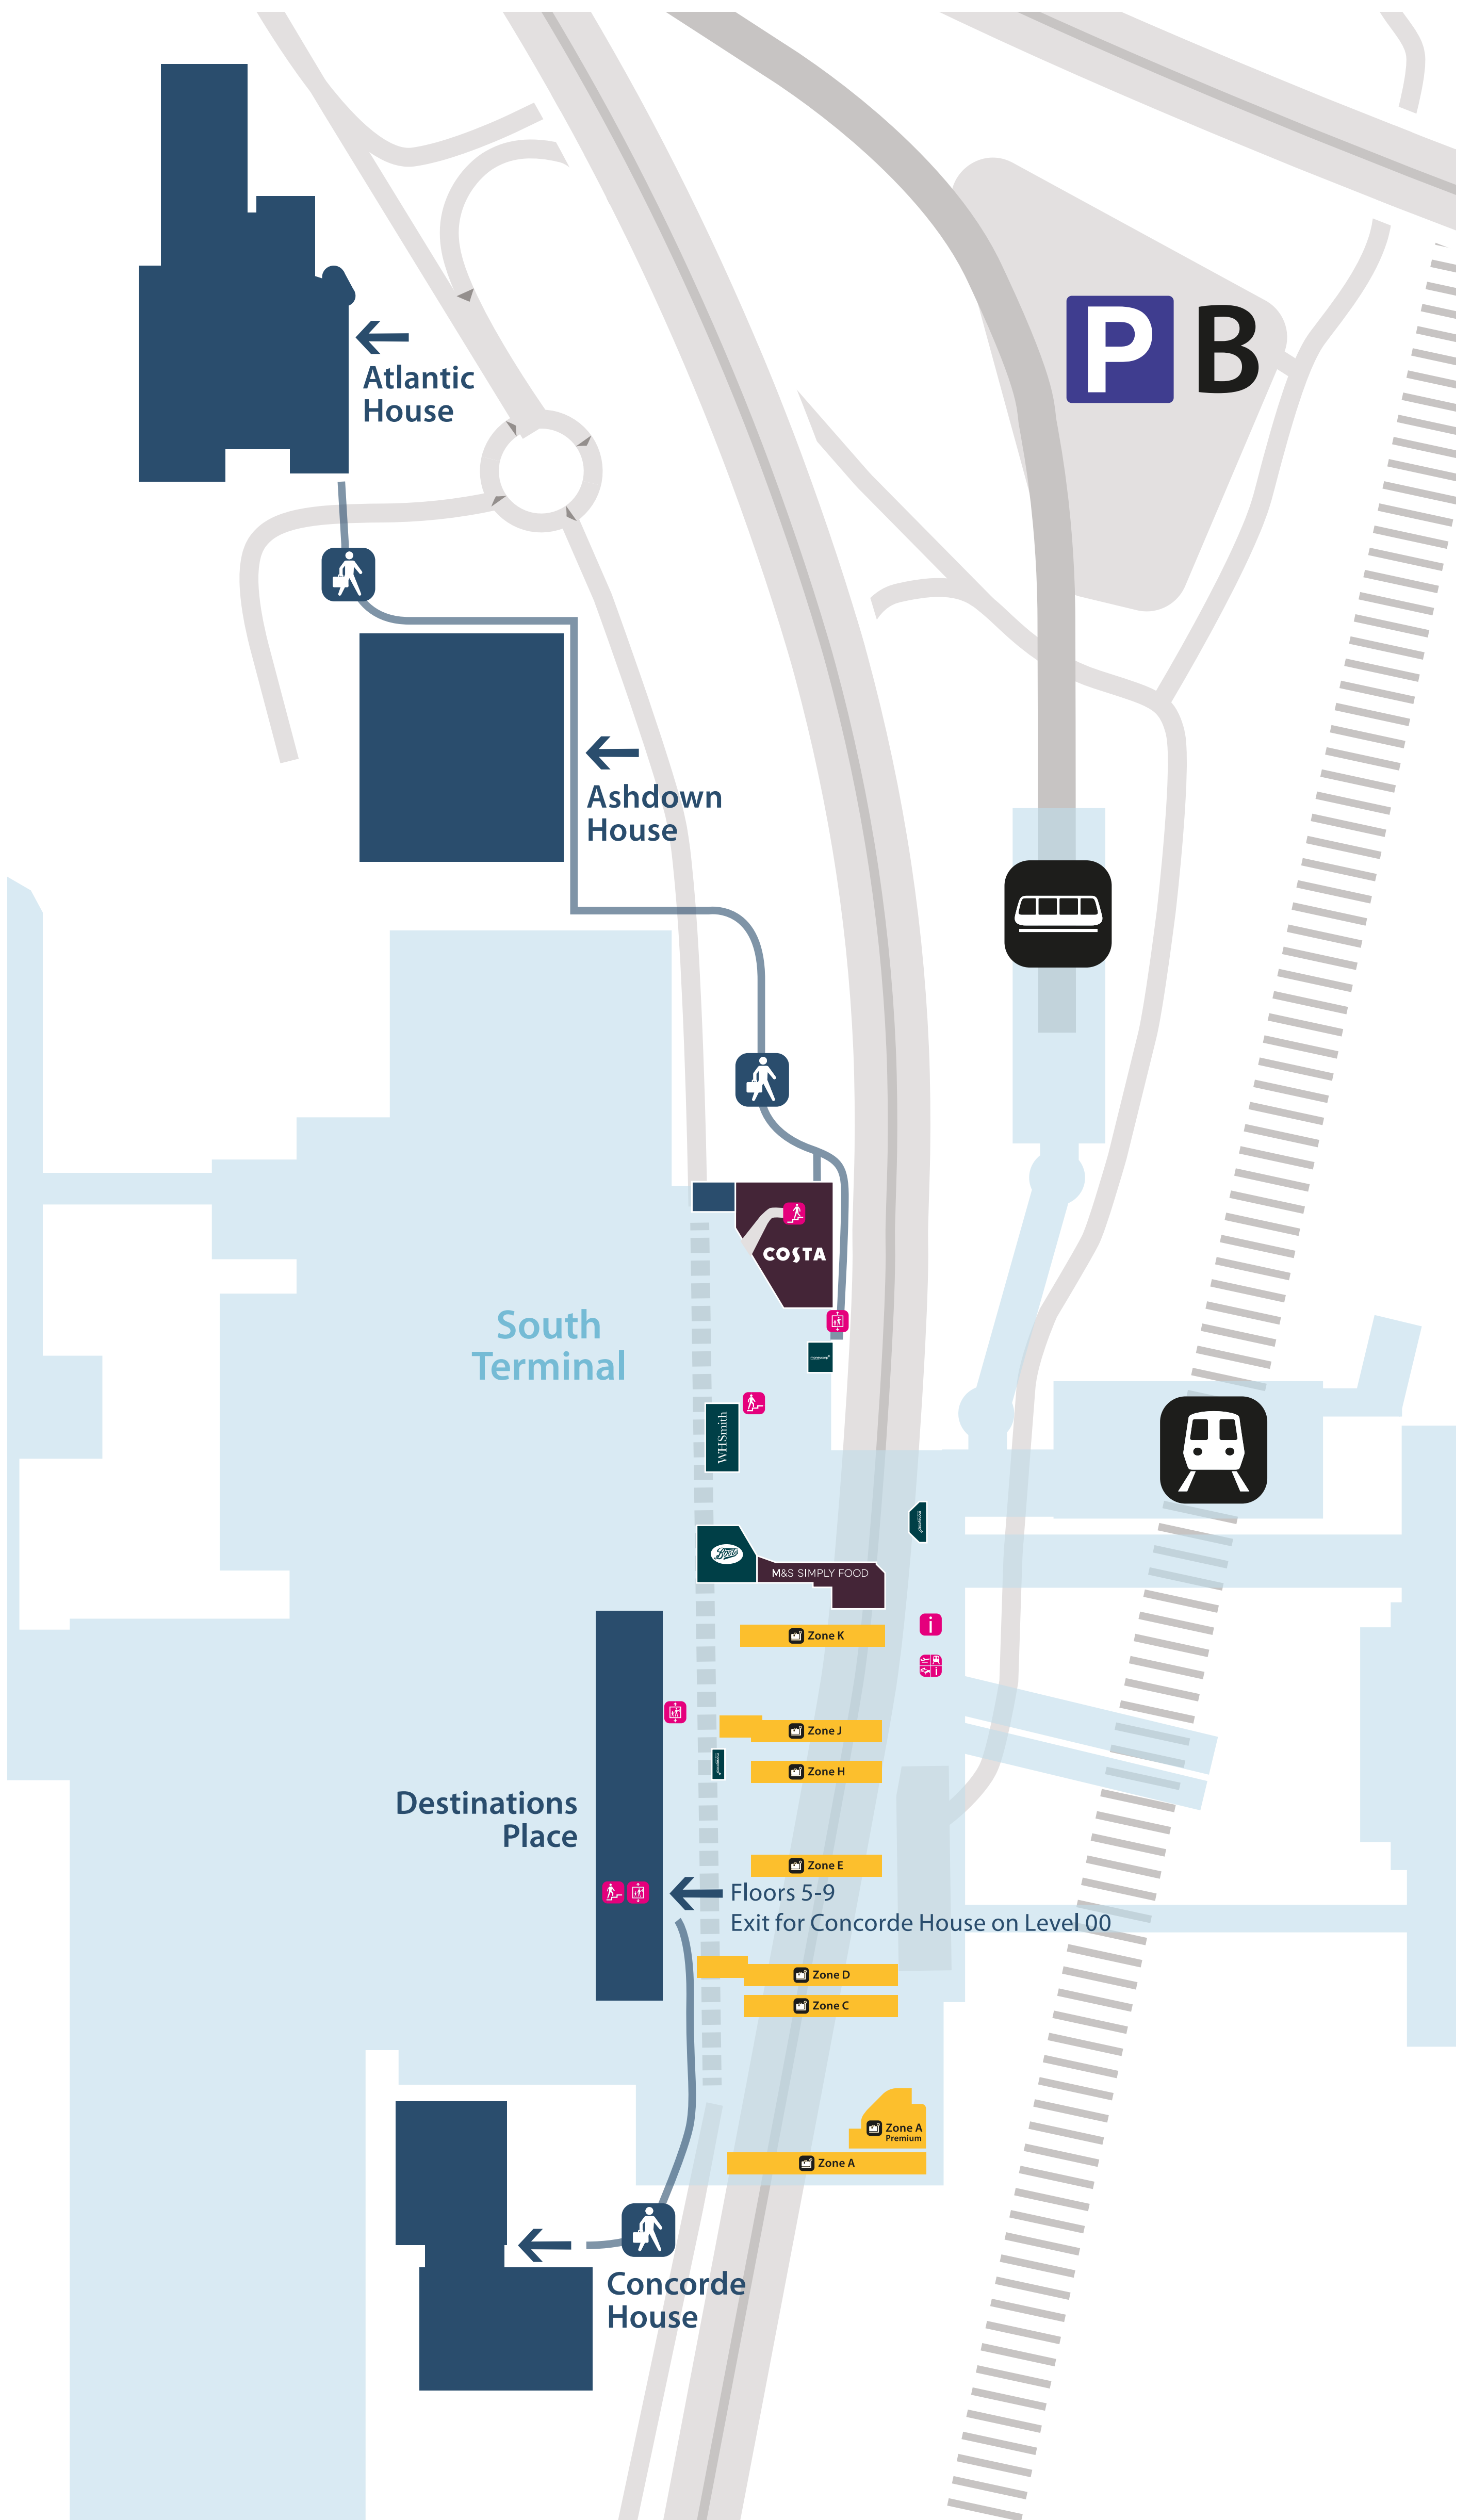

# South Terminal area

### Landside

Terminal interior shown is Level 20