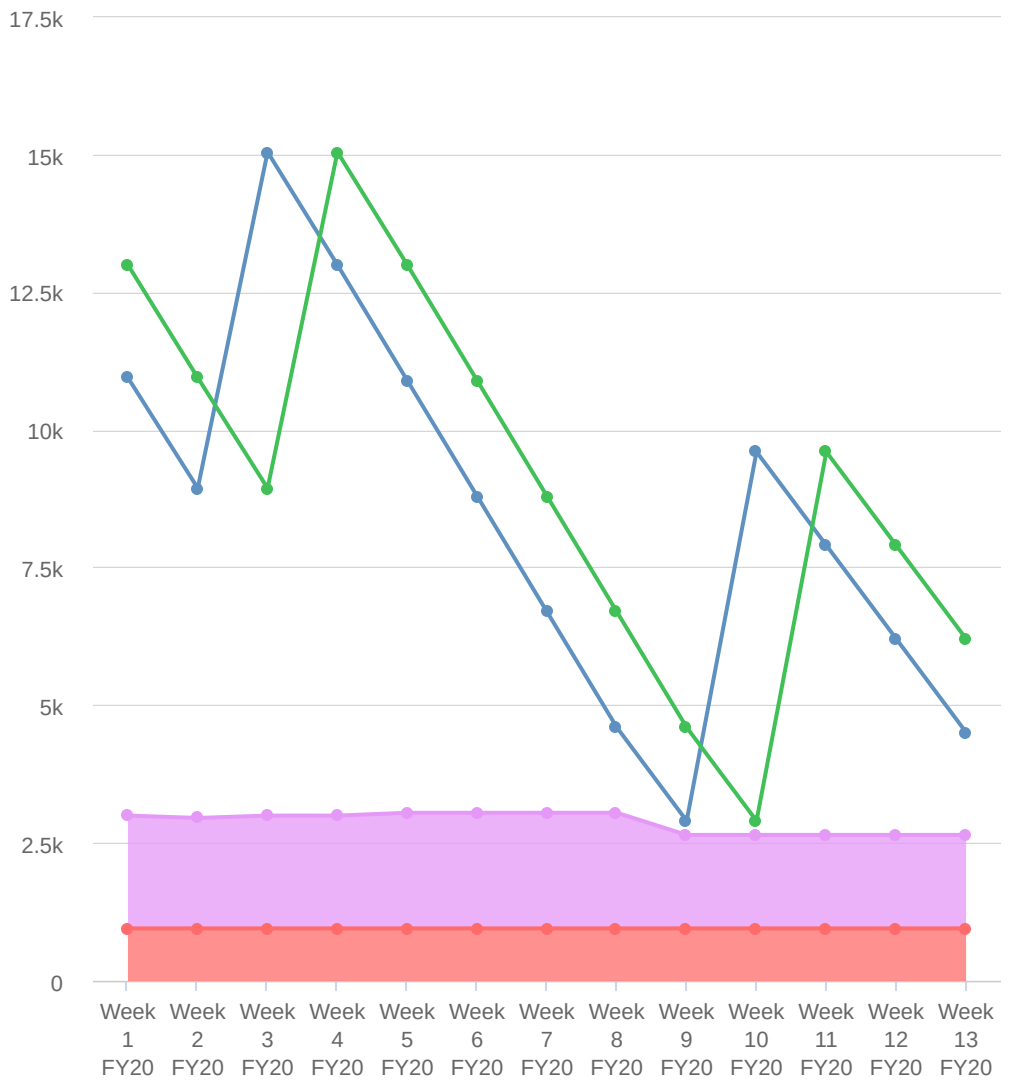

# Product Replenishment Combination Chart

Ending Inventory    Beginning Inventory    Forecast Demand    Safety Stock Target